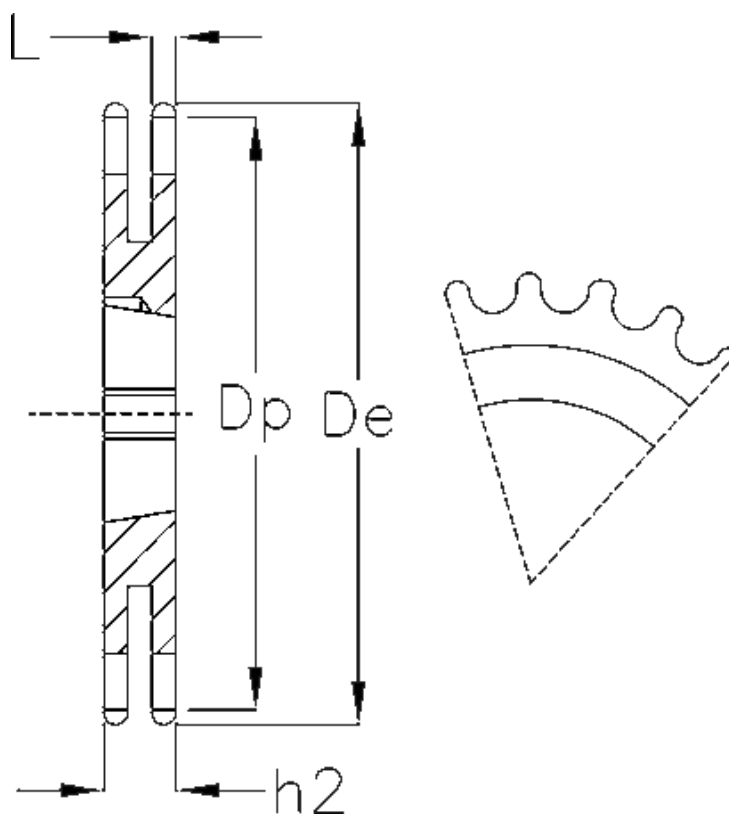

Article number: 616032006021

Description: Taperbored sprocket 10 B-2 Z=21 duplex  
for bushing 1610

## Measures

Buchse = 1610  
C = 1.6  
Chain = 10 B-2  
Chain size = 5/8" x 3/8"  
De = 113.4  
Dp = 106.52  
H = 25.5  
h2 = 25.5

Material = Stål  
Number of teeth = 21